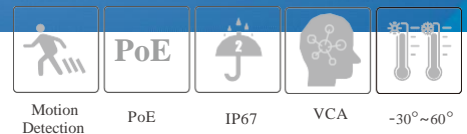

CAMER

△

TD-9585S3B

8MP HD Turret Network Camera

- 30~50m IR night view distance
- 1CH audio input; 1CH built-in MIC Built-in
- micro SD card slot, up to 256GB
- DC12V/PoE power supply
- Support three streams
- IP 67
- Support mobile surveillance by smart phones with iOS and Android OS
- Intelligent analytics