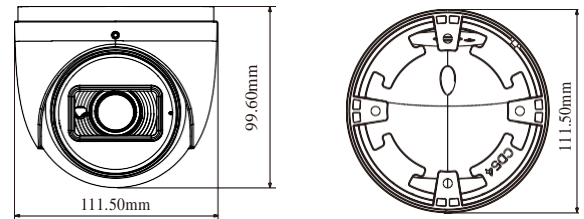

General function	Watermark, video mask, heartbeat,corridor pattern
Security	Video encryption, firmware encryption, HTTPS encryption, configuration encryption, illegal login lock, IP address filtering, 802.1x authentication, basic and digest authentication for HTTP/HTTPS
IR Distance	30~50m
Protection Grade	IP 67
PoE	Yes (IEEE802.3af)
Others	
Power Supply	DC12V/PoE
Power Consumption	< 8W
Storage Conditions	- 30 °C ~ 65°C (-22°F~149°F), Humidity: less than 95 % (non-condensing)
Operating Conditions	-30 °C ~ 60 °C (-22°F~140°F), Humidity: less than 95 % (non-condensing)
Dimensions (mm)	111.5 × 99.6
Weight (net)	Approx. 0.661KG
Installation	Ceiling mounting; Wall mounting
Certificate	CE, FCC
Environmental Protection	Complies with Directive EU RoHS, WEEE(2012/19/EU) , directive 94/62/EC and REACH(EC1907/2006)

DIMENSIONS